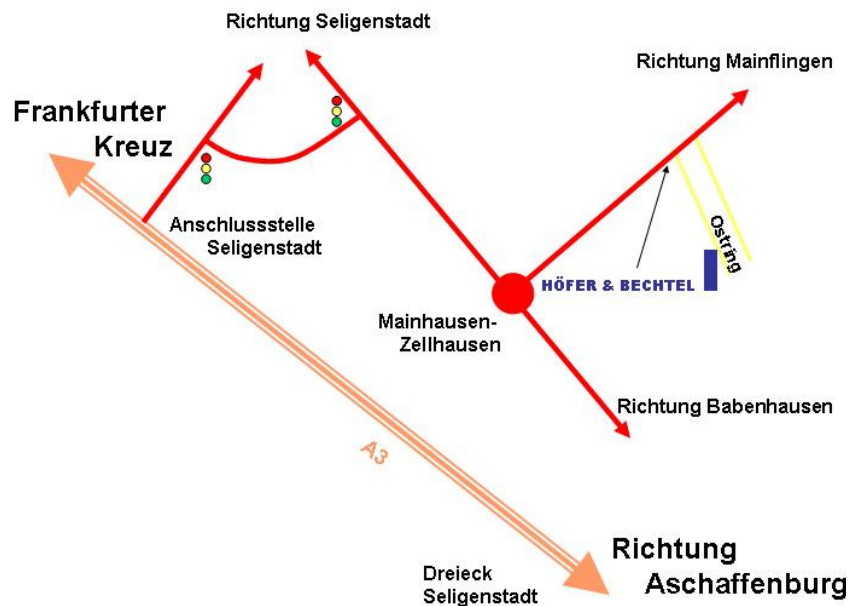

**Approach via highway A3 coming from Aschaffenburg / Würzburg or via A45 coming from Gießen**

Please leave the highway A45 at the exit "Mainhausen" and turn right towards Mainhausen. After about 2km please turn left at the first set of traffic lights. After another 1km you will see a nursery at your left: Please turn left at the next crossing and turn right at once into the Höfer & Bechtel parking lot.

**Approach via A3 coming from Frankfurt or Frankfurt airport**

Please leave the highway A3 at the exit "Seligenstadt" and turn right towards Seligenstadt.

At the second traffic light please turn right towards Mainhausen / Babenhausen. Turn right again at the next set of traffic lights towards Mainhausen-Zellhausen / Babenhausen. In Mainhausen-Zellhausen please turn left at the second crossing towards Mainflingen. After about 500m you will see Höfer & Bechtel at your right hand side. Turn right at the next crossing and turn right at once again into the Höfer & Bechtel parking lot.

Alternatively you can leave the highway A3 at the interchange "Dreieck Seligenstadt" towards Gießen (highway A45). Please leave the highway A45 at the exit "Mainhausen". For further description please see above.