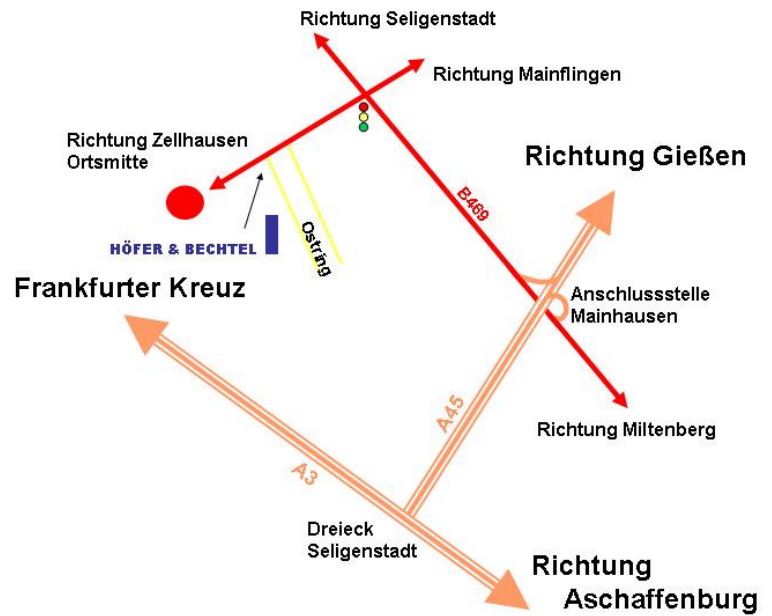

**Approach via highway A3 coming from Aschaffenburg / Würzburg or via A45 coming from Gießen**

Please leave the highway A45 at the exit "Mainhausen" and turn right towards Mainhausen. After about 2km please turn left at the first set of traffic lights. After another 1km you will see a nursery at your left: Please turn left at the next crossing and turn right at once into the Höfer & Bechtel parking lot.

**Approach via A3 coming from Frankfurt or Frankfurt airport**

Please leave the highway A3 at the exit "Seligenstadt" and turn right towards Seligenstadt.

At the second traffic light please turn right towards Mainhausen / Babenhausen. Turn right again at the next set of traffic lights towards Mainhausen-Zellhausen / Babenhausen. In Mainhausen-Zellhausen please turn left at the second crossing towards Mainflingen. After about 500m you will see Höfer & Bechtel at your right hand side. Turn right at the next crossing and turn right at once again into the Höfer & Bechtel parking lot.

Alternatively you can leave the highway A3 at the interchange "Dreieck Seligenstadt" towards Gießen (highway A45). Please leave the highway A45 at the exit "Mainhausen". For further description please see above.